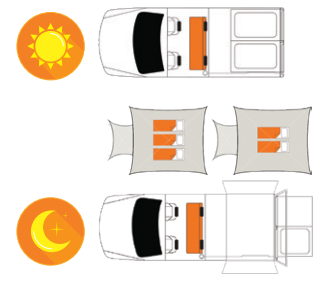

SUPPLIED IN THE CAMPER

General Equipment - Dustpan and brush - Fire extinguisher - Bucket & hose - Matches - Clothesline & pegs - First Aid Kit (in vehicle - paid for when used) - Dishwashing liquid sachet - Dishcloth & scourer - Bin liner - Picnic table	Picnic chairs Canvas storage bag Kitchen Equipment - Cutlery & cooking utensils - Melamine plates, bowls, cups - Drinking glasses - Bottle/can opener - Mixing bowls - Colander - Saucepans & frying pan - Chopping board - Gas kettle	Food storage containers Tea towel Linen & Bedding - Pillows - Pillowcases - Sleeping bag - Sheets - Towels	An OUTBACK SAFETY KIT is also included in the Outback 4WD. The kit includes an Emergency Position Indication Radio Beacon (EPIRB), snatch strap with D shackles and a folding spade. It also features a roof rack for extra storage.

Don't forget to pack soft bags instead of a suitcase - much easier to store in the camper!

ROADLINK X1 IN-DASH MEDIA UNIT

Take advantage of the new, intelligent, Roadlink X1 Media Unit installed in every motorhome and enjoy the ultimate in smartphone connectivity. The unit lets you:

- Stay connected with an on-demand WiFi hotspot
- Stay safe with Roadlink B2 telematics technology providing road hazard notifications
- Know where you're going with on-board GPS navigation
- Access Bluetooth and screen mirroring from your smartphone
- Listen to the radio
- View the reversing camera (where fitted)
- Access popular and useful **thi** Apps such as CamperHelp with operational motorhome 'how to' videos and Campermate where you can find and book campgrounds and activities, locate fuel stops and much more